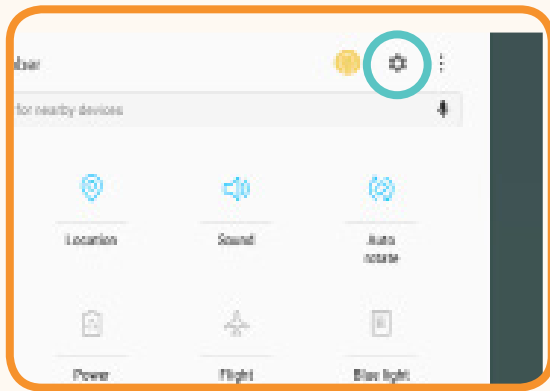

To get access to your settings, slide your finger or your stylus on your screen from top to bottom. Then click on the icon «**settings**». You can also find the icon in your settings or by holding down on the sound icon.

Click on the «**Sound**» you can choose (**sound mute/mute mode**). You can also choose the sound mode for the different settings on the tablet (keyboard volume, application volume, notification volume, etc).