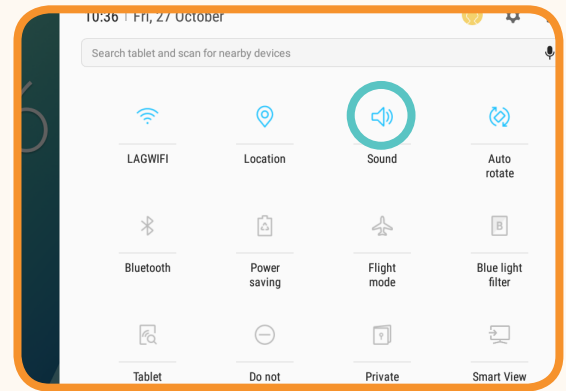

To get access to your settings, slide your finger or your stylus on your screen from top to bottom. Then click on the icon «**settings**». You can also find the icon in your settings or by holding down on the sound icon.

Click on the «**Sound**» you can choose (**sound mute/mute mode**). You can also choose the sound mode for the different settings on the tablet (keyboard volume, application volume, notification volume, etc).